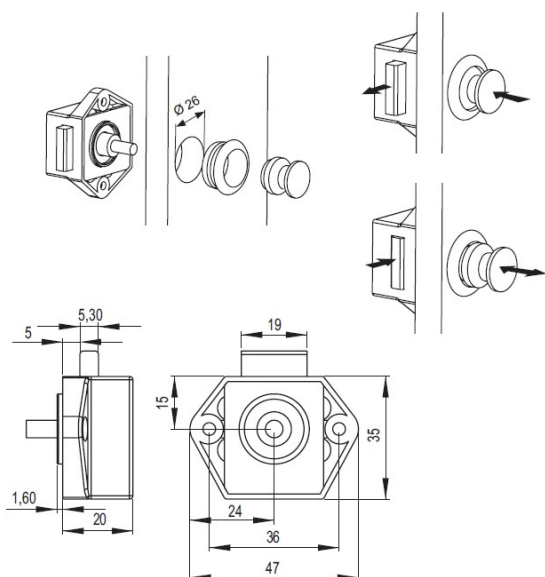

PRODUCT SHEET

Description:

Push Lock W/Knob+Rosette, F/16mm Plastic, Alu Colour, Incl. L-Shaped Metal Striker, NPL, 4 NPL
Chipboard Screws $\varnothing 3 \times 15 \text{mm}$

Item number:

14.03.050-1

Units	Box	Carton	HS Code	Barcode
Pcs.	25	500	8301300000	 5704866034661