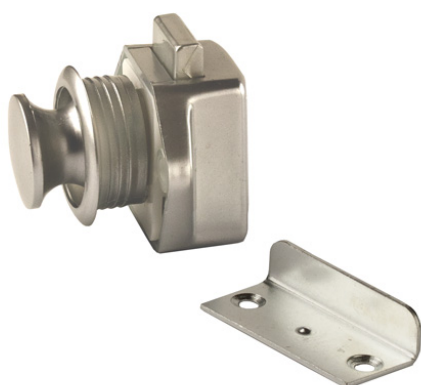

PRODUCT SHEET

Description:

Push Lock W/Knob+Rosette, F/16mm Plastic, Alu Colour, Incl. L-Shaped Metal Striker, NPL, 4 NPL
Chipboard Screws $\varnothing 3 \times 15 \text{mm}$

Item number:

14.03.050-1

Units	Box	Carton	HS Code	Barcode
Pcs.	25	500	8301300000	 5704866034661